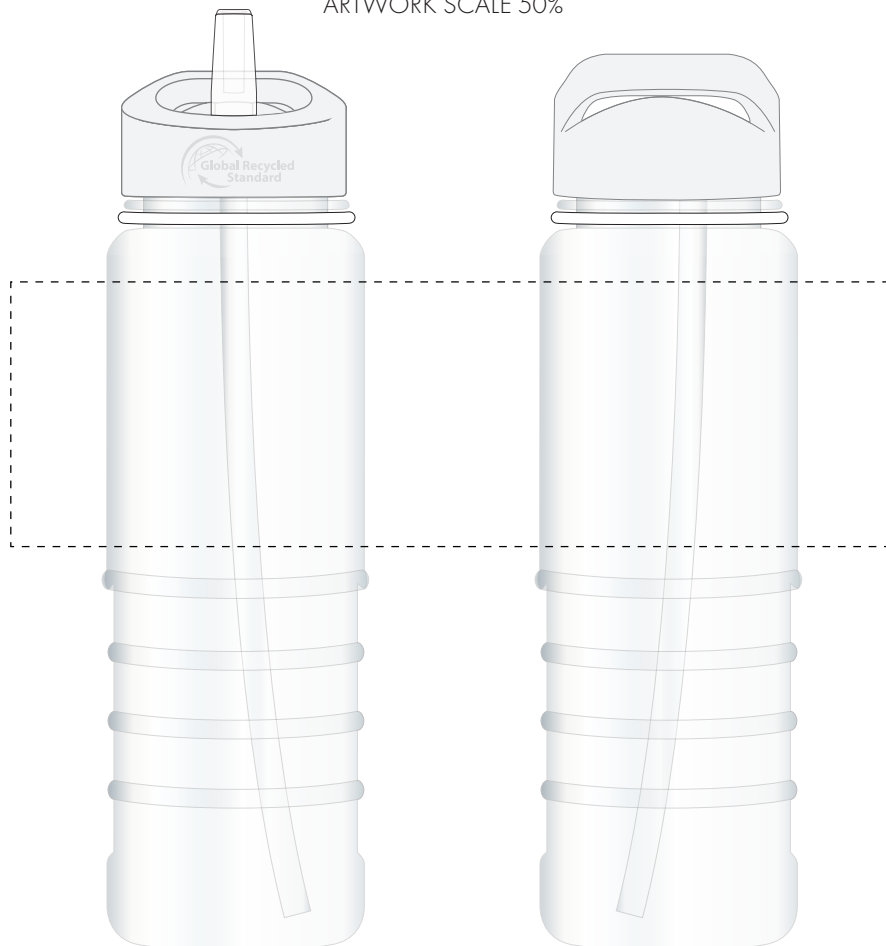

Your Ref:  
Our Ref:

Quantity:  
Version: 1

Product Code: MG8606  
Product Colour: WHITE

**PRINTING CONCERNS:****PRODUCT INFO: LOGO MAY NOT LINE UP TO SIPPER**

- Logos will be directly opposite
- Logos will NOT be directly opposite

We stock this item in the following colours

**PANTONE REFERENCE(S)**

- Full colour printing

Product Image for visualisation  
- colours may vary

ARTWORK SCALE 50%

The dashed line is to demonstrate print area and will not appear on your printed item